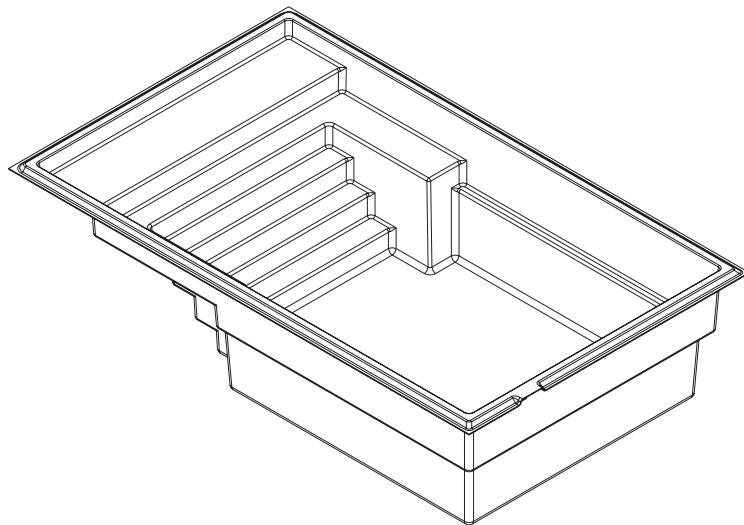

OPAL

12' x 20'

Available colors

OPAL MODEL

DIMENSIONS	12' x 20'
DEPTH	4' 10"
WEIGHT EMPTY POOL	1 485 lbs · 673 kg
INTERIOR VOLUME	656.47 ft ³ · 18.59 m ³
WATER VOLUME	18 589 L · 4 911 gal

INCLUDED:

SKIMMER | RETURN | DRAIN