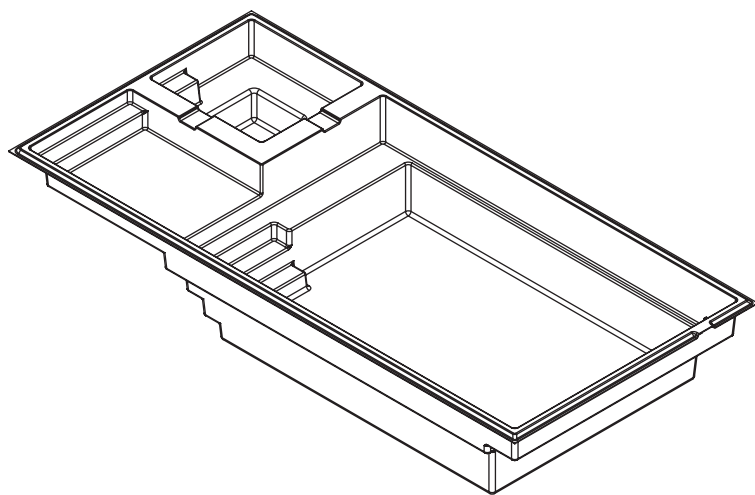

SAPPHIRE

14' x 31'

Available colors

SAPPHIRE MODEL

DIMENSIONS	14' x 31'
WEIGHT EMPTY POOL	2 595 lbs · 1 177 kg
DEPTH	4'10"
INTERIOR VOLUME	1 228.23 ft ³ · 34.78 m ³
WATER VOLUME	34 780 L · 9 188 gal
INTERIOR VOLUME SPA	77.25 ft ³ · 2.19 m ³
WATER VOLUME SPA	2 188 lbs · 578 gal

INCLUDED:
SKIMMER | RETURN | DRAIN