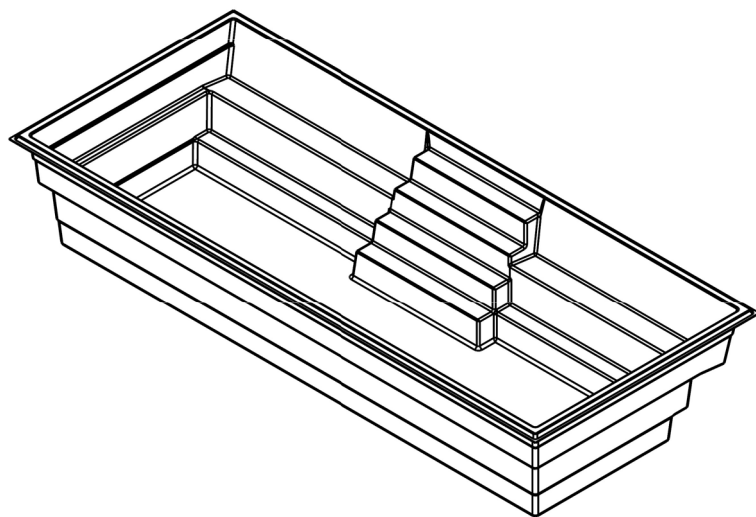

ZIRCON

12' x 27'

Available colors

ZIRCON MODEL

DIMENSIONS	12' x 27'
DEPTH	5'
WEIGHT EMPTY POOL	2032 lbs · 922 kg
INTERIOR VOLUME	1043 ft ³ · 29.52 m ³
WATER VOLUME	29 530 L · 7802 gal

INCLUDED:

SKIMMER | RETURN | DRAIN